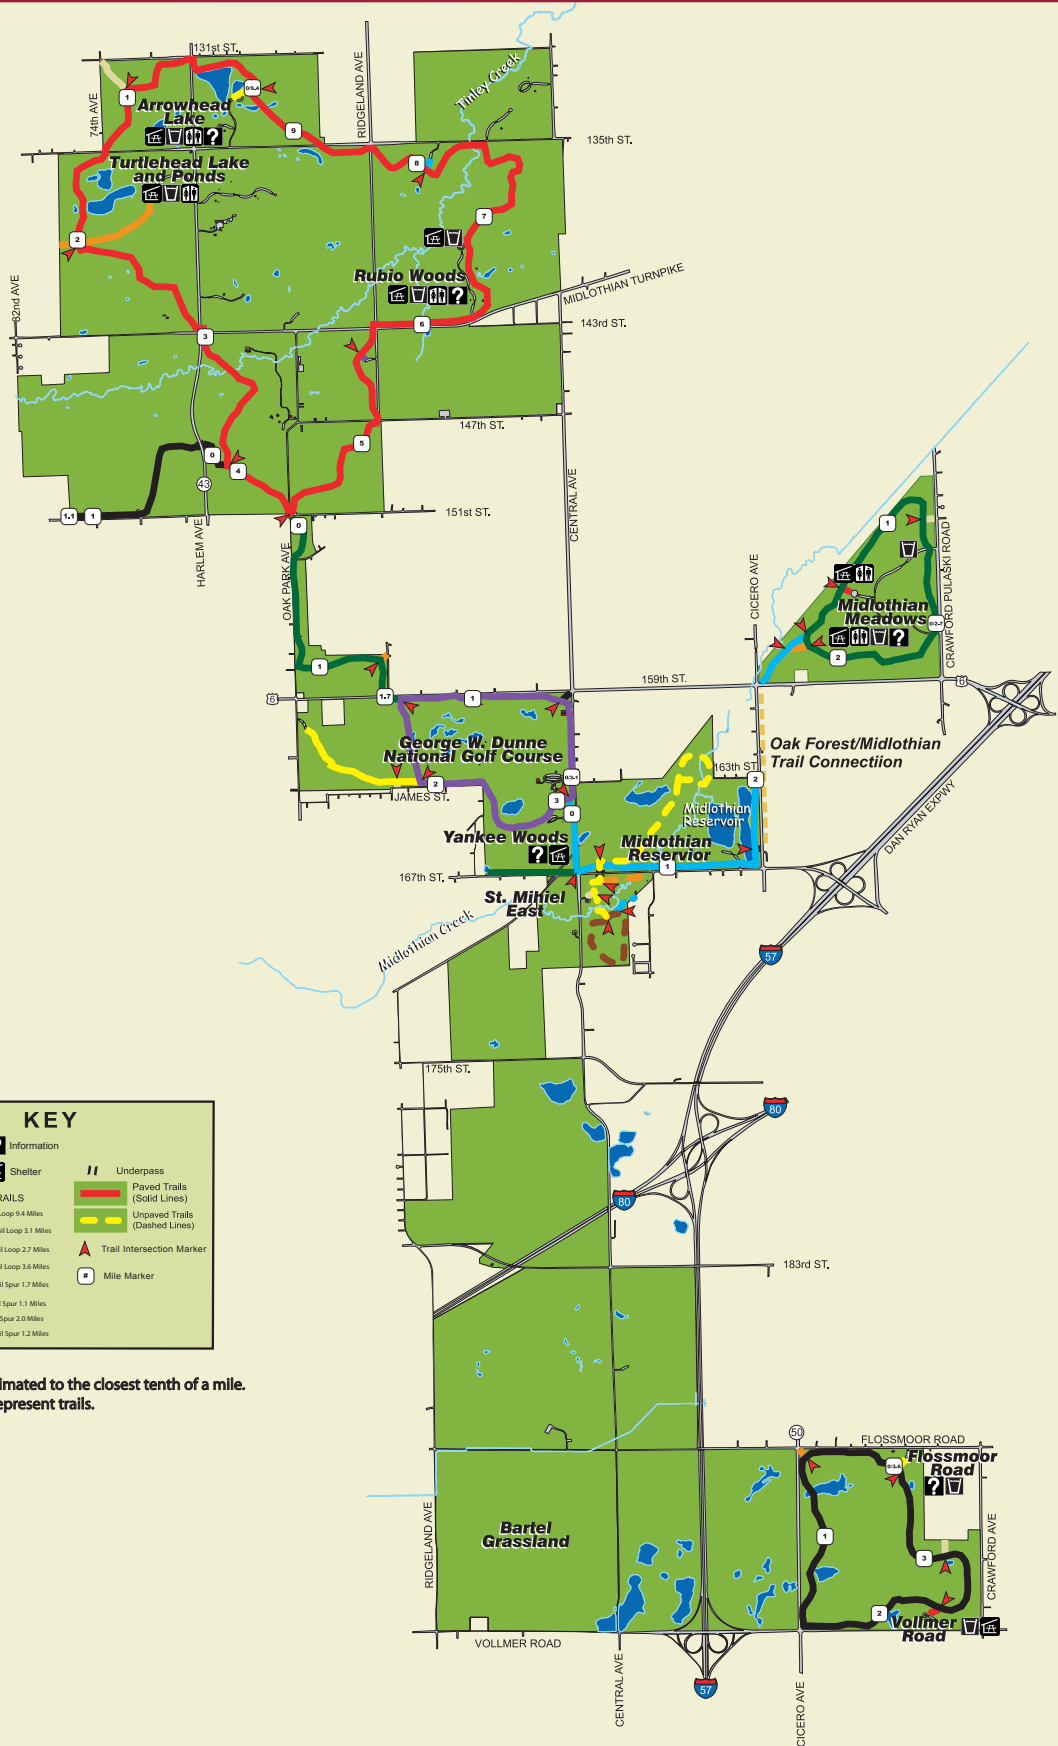

Tinley Creek Trail System

KEY

LENGTH OF MAJOR TRAILS		

NOTE:
Mileage is approximated to the closest tenth of a mile.
All colored lines represent trails.