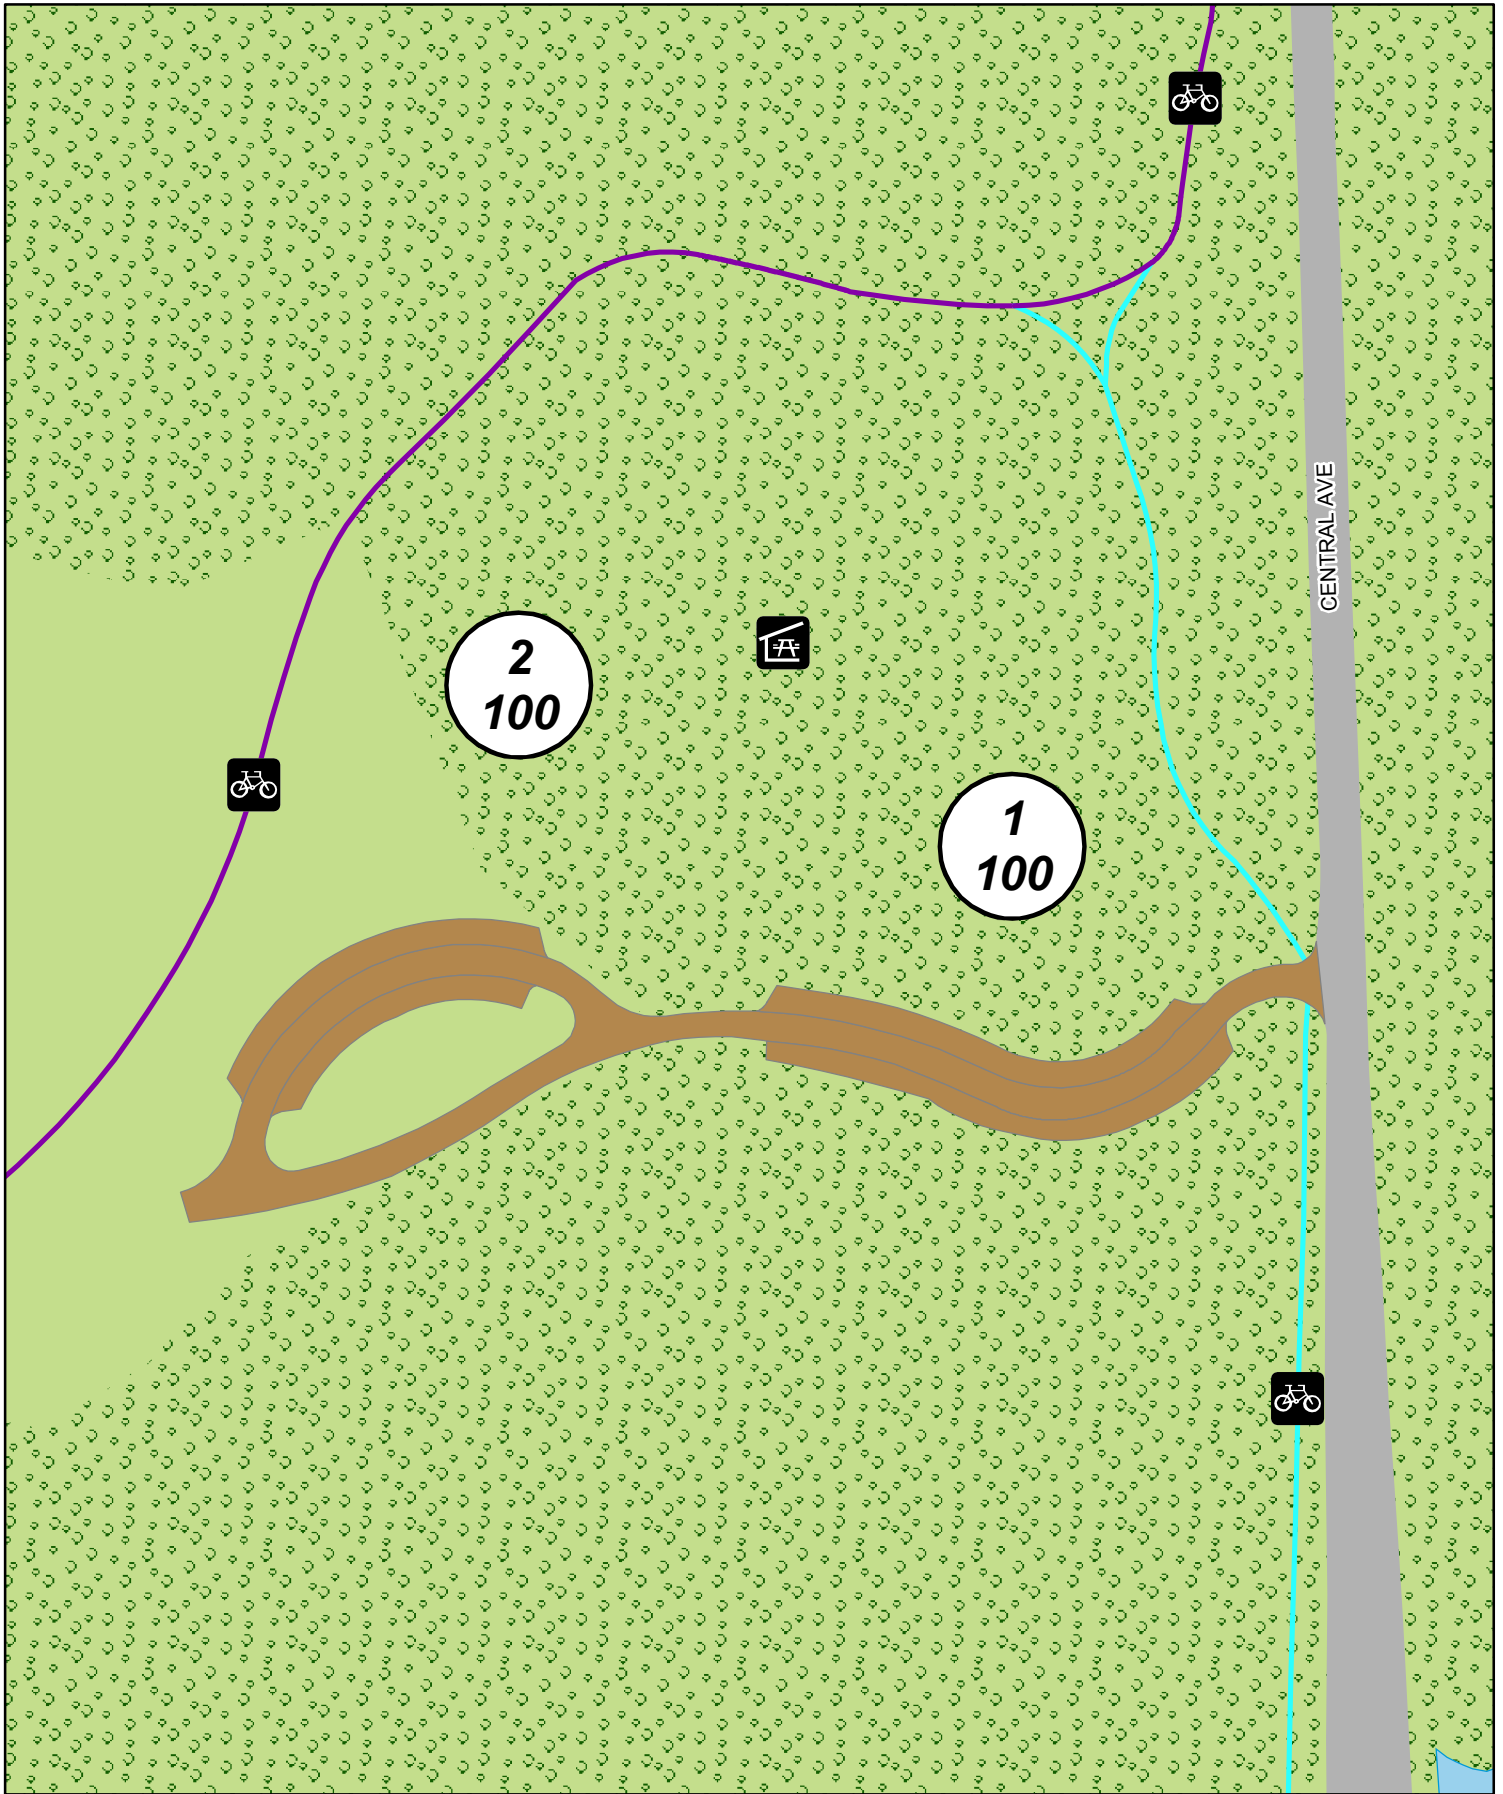

Picnic
Groves

YANKEE WOODS

TINLEY CREEK DIVISION

1
000
Grove Number
Capacity

 Shelter
 Paved Trail

 Trees
 Parking