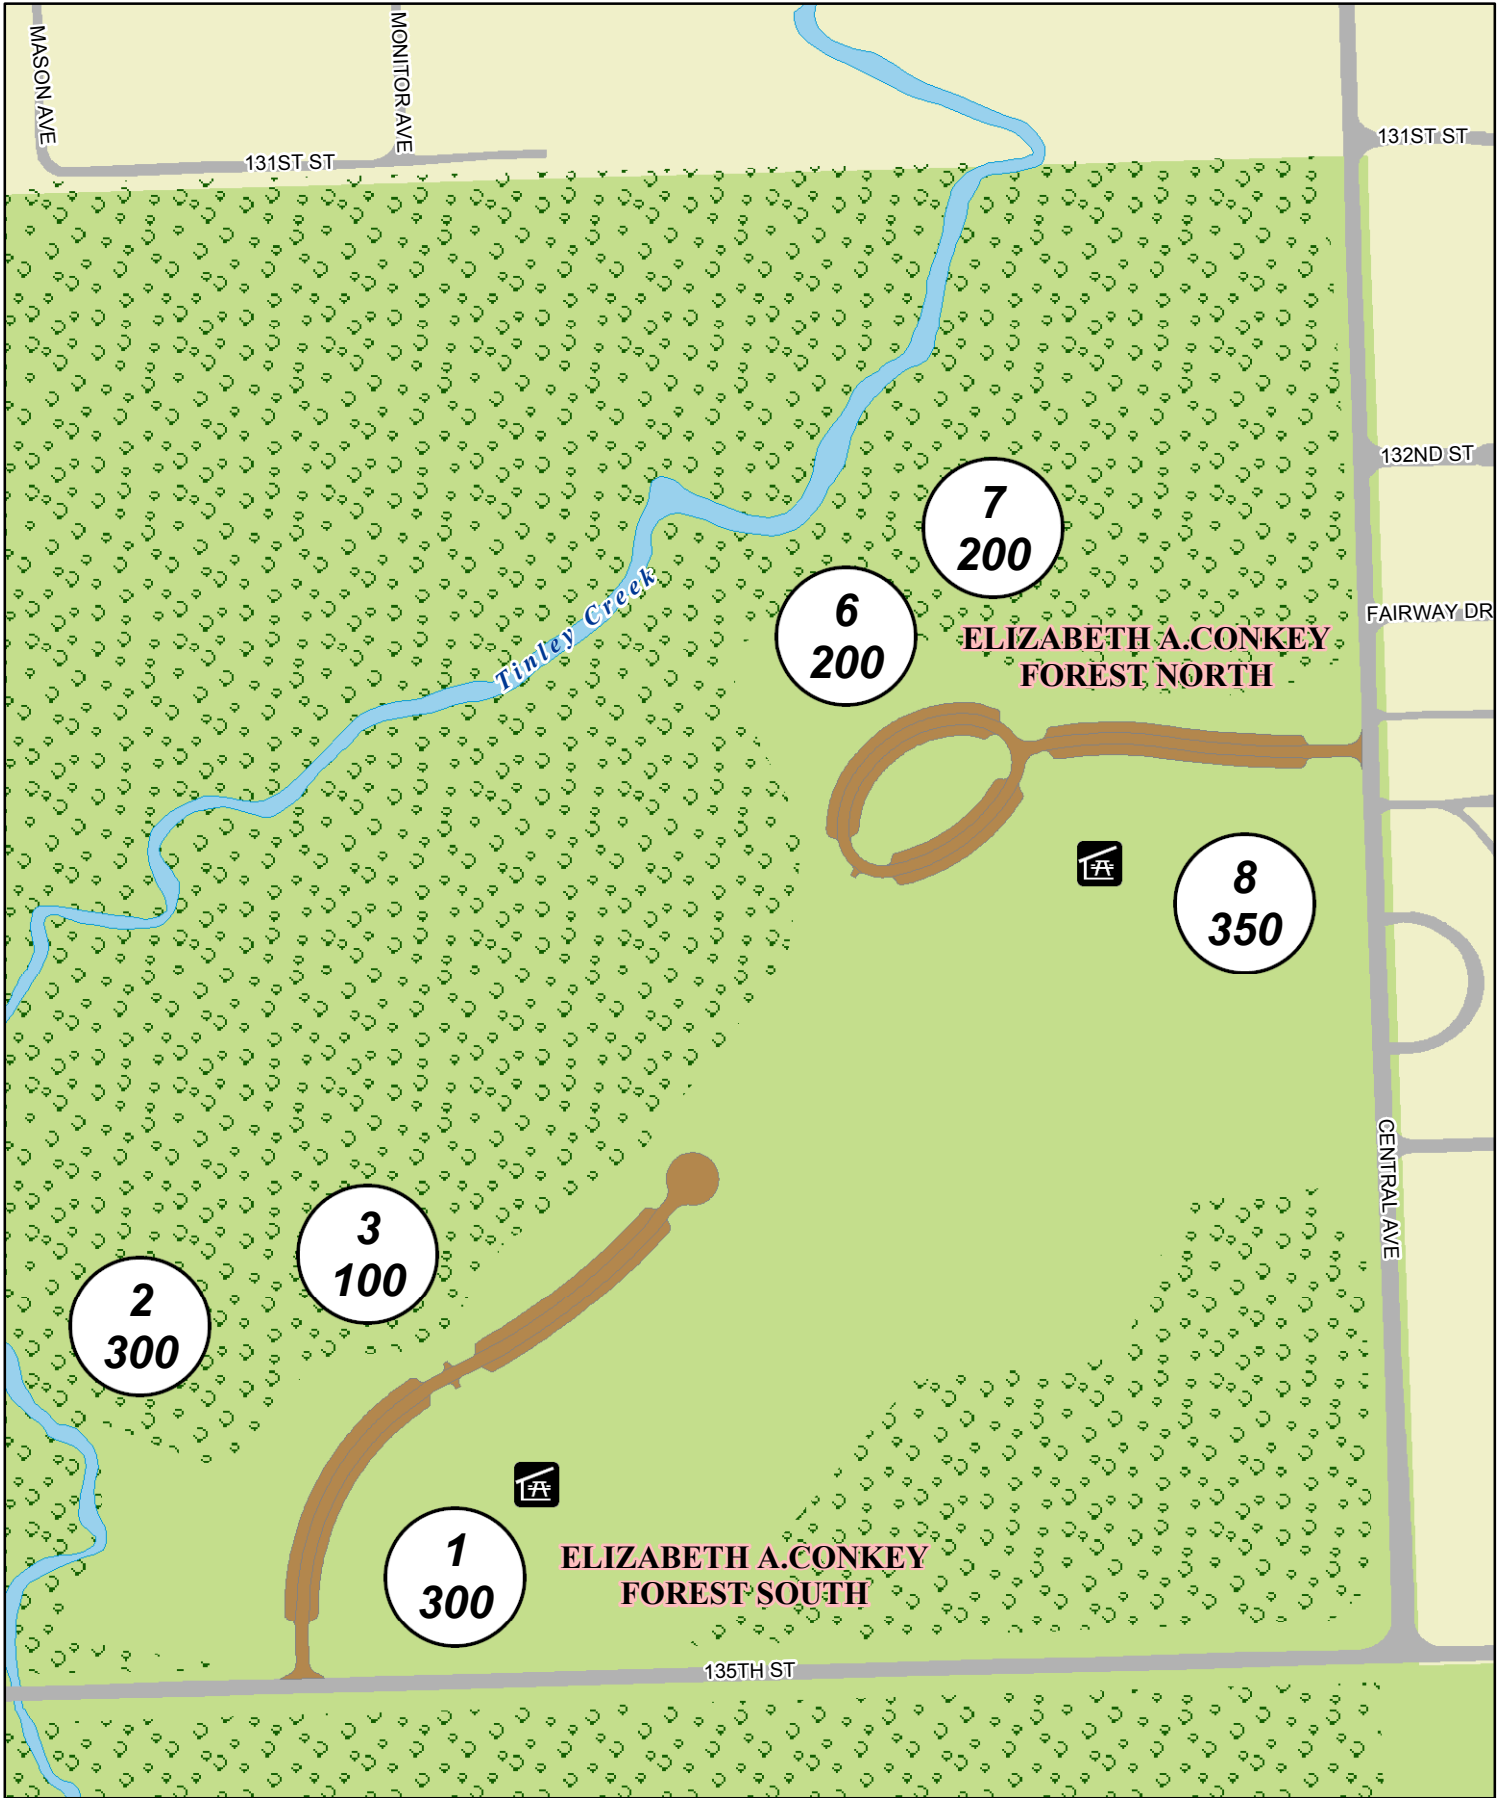

Picnic Groves

ELIZABETH A. CONKEY FOREST

TINLEY CREEK DIVISION

1
000
— Grove Number
— Capacity

Shelter

Parking

Trees