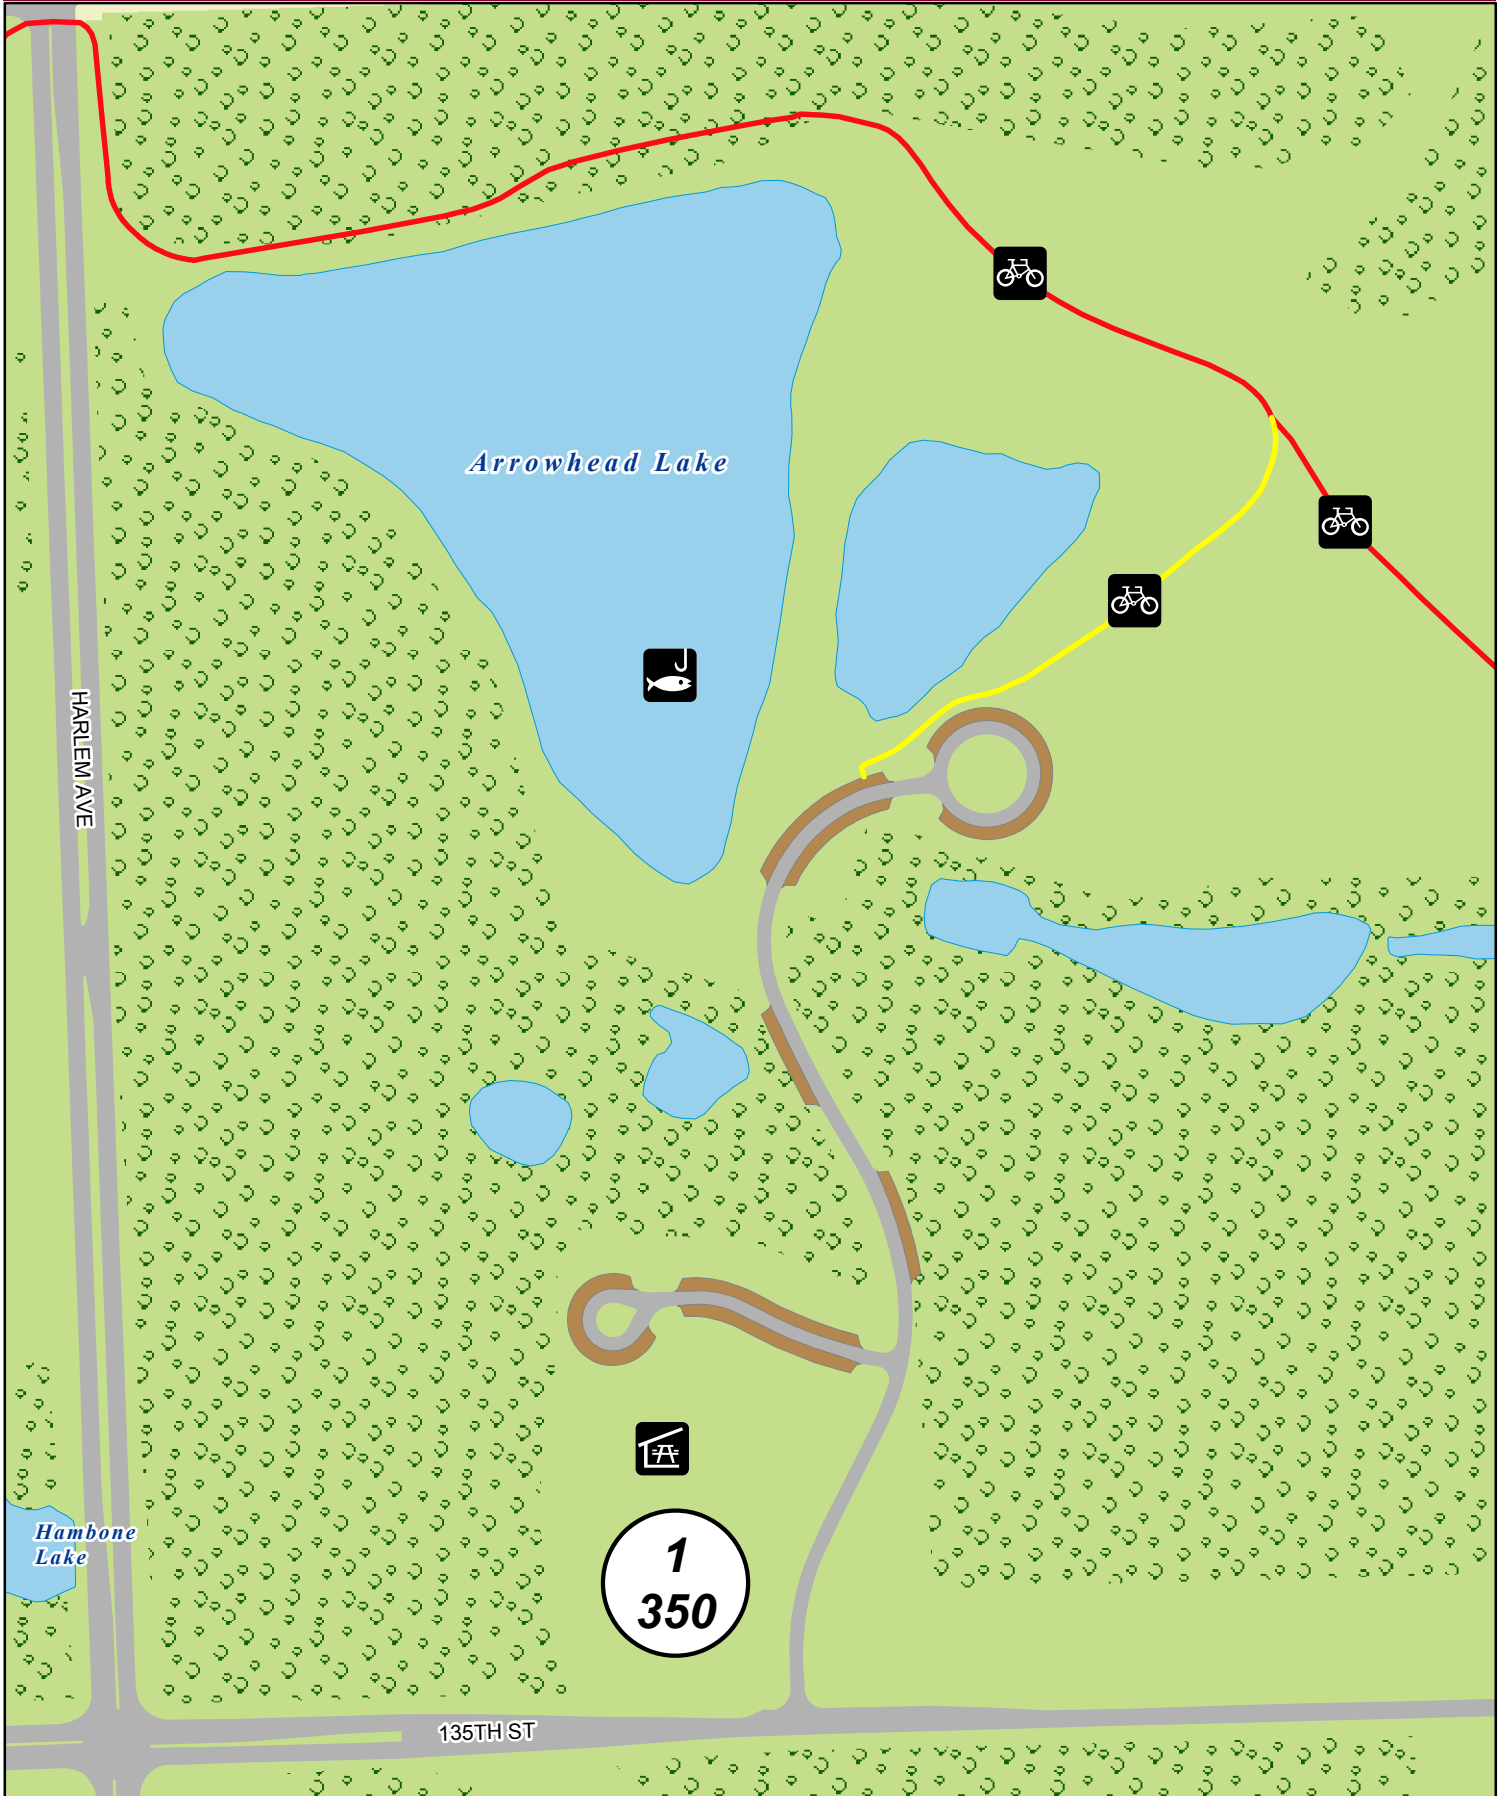

Picnic Groves

ARROWHEAD LAKE

TINLEY CREEK DIVISION

- Grove Number
Capacity
- Shelter
- Fishing Lake
- Parking
- Paved Trail
- Trees